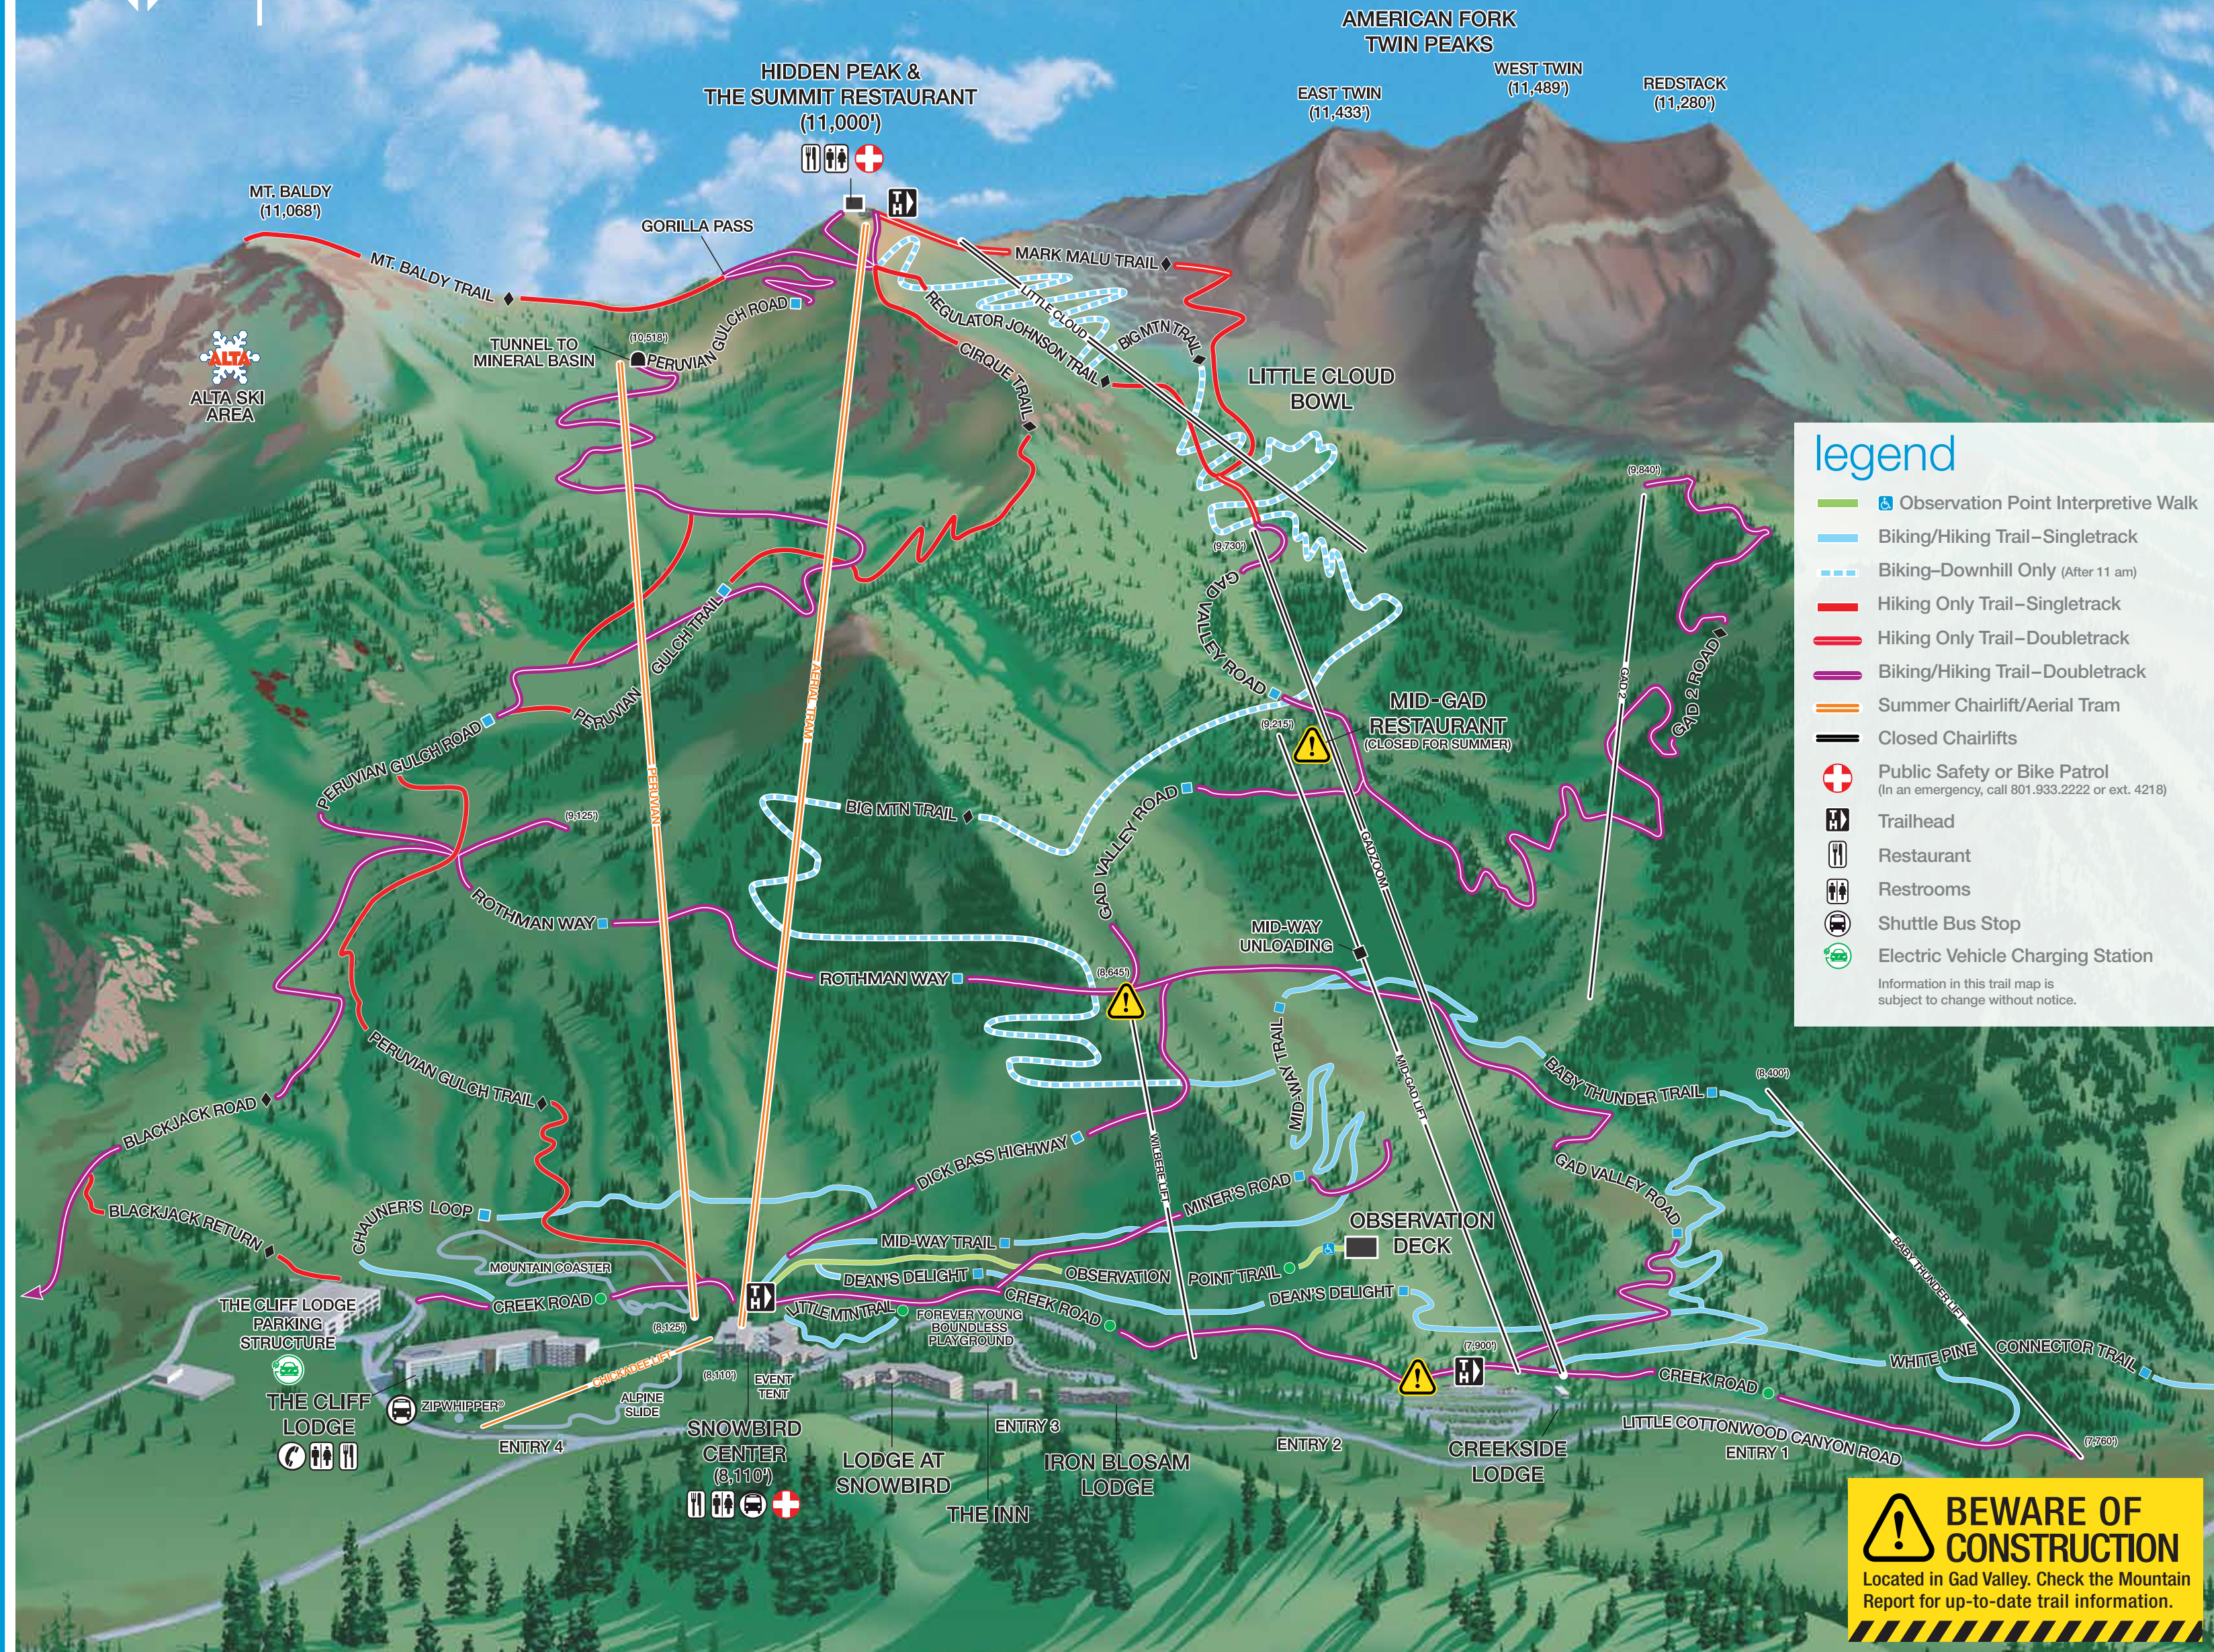

peruvian gulch & gad valley

Snowbird and the Uinta-Wasatch-Cache National Forest are partners in recreation.

mineral basin