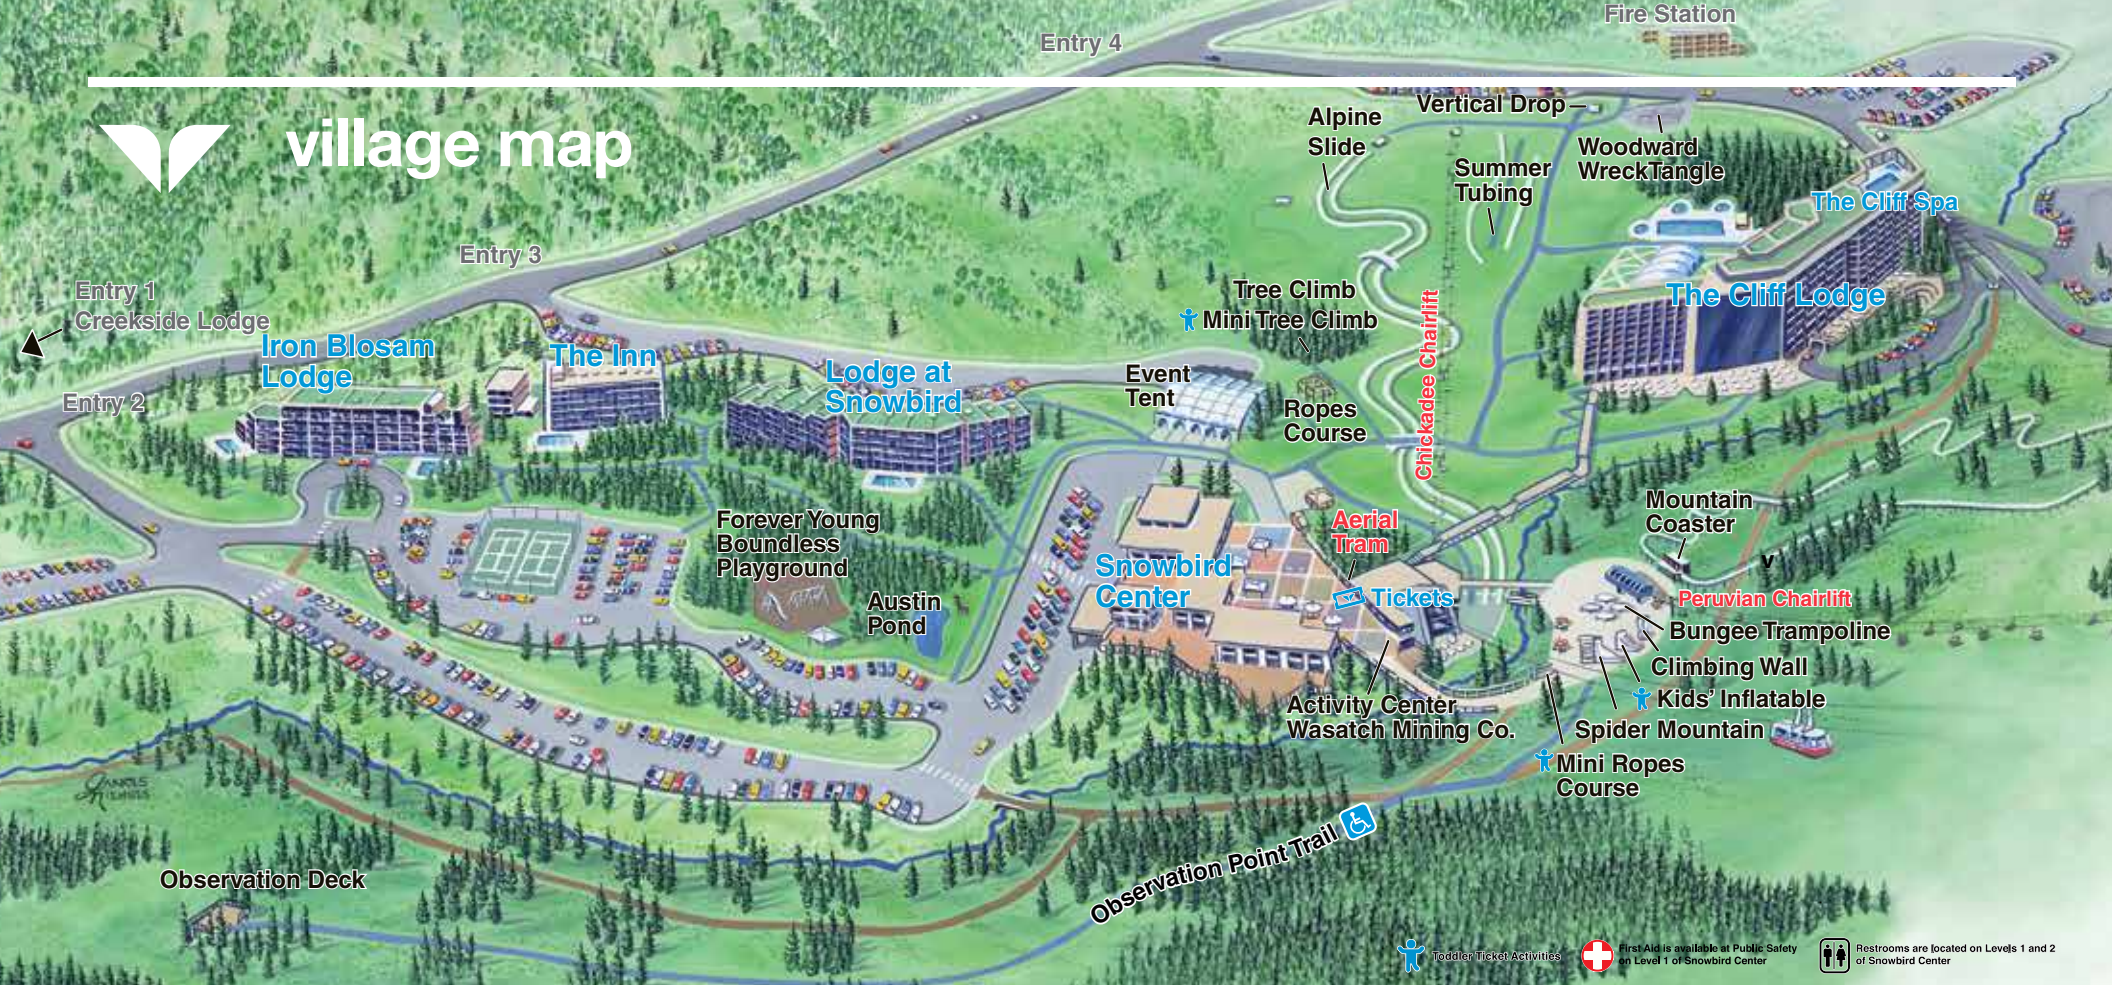

Entry 4

Fire Station

village map

Other Summer Activities

Activity Center
Hiking
Mountain Biking

Meetings & Banquets

The Cliff Lodge Meeting & Banquet Rooms
Snowbird Center
The Lodge at Snowbird
Creekside

Outdoor Meeting Venues

Conference Center Terrace Tent
Golden Cliff Terrace
Magpie Terrace
The Atrium Patio
Primrose Patio
Rendezvous Patio
Cottonwood Room Patio
The Summit Decks & Terrace
Event Tent
Plaza Deck
Skier's Bridge

Dining & Nightlife

The Cliff Lodge
The Aerie & Lounge
The Atrium
SeventyOne

The Lodge at Snowbird
The Lodge Bistro & Lounge

Snowbird Center
Baked & Brewed Café
The Birdfeeder
The Forklift
General Gritts Grocery & Deli
Steak Pit
Tram Car Pizza
Tram Club

On-Mountain
The Summit (Top of Aerial Tram, Hidden Peak)

Shops & Services

The Cliff Lodge
Cliff Sundries
The Cliff Spa & Shop
Superior Snacks
ATM
Public Safety

Snowbird Center
Center Sundries
Pharmacy
U.S. Post Office
Christy Sports
Smiley's Photography
Pipeline
Wings
General Gritts Wine & Liquor Store
Snowbird Sports, Bike Rental
ATM
Public Safety

The Cliff Spa

Fitness Room & Classes
Roof Top Pool & Hot Tub
Spa Salon

Toddler/Ticket Activities

Restrooms are located on Levels 1 and 2 of Snowbird Center