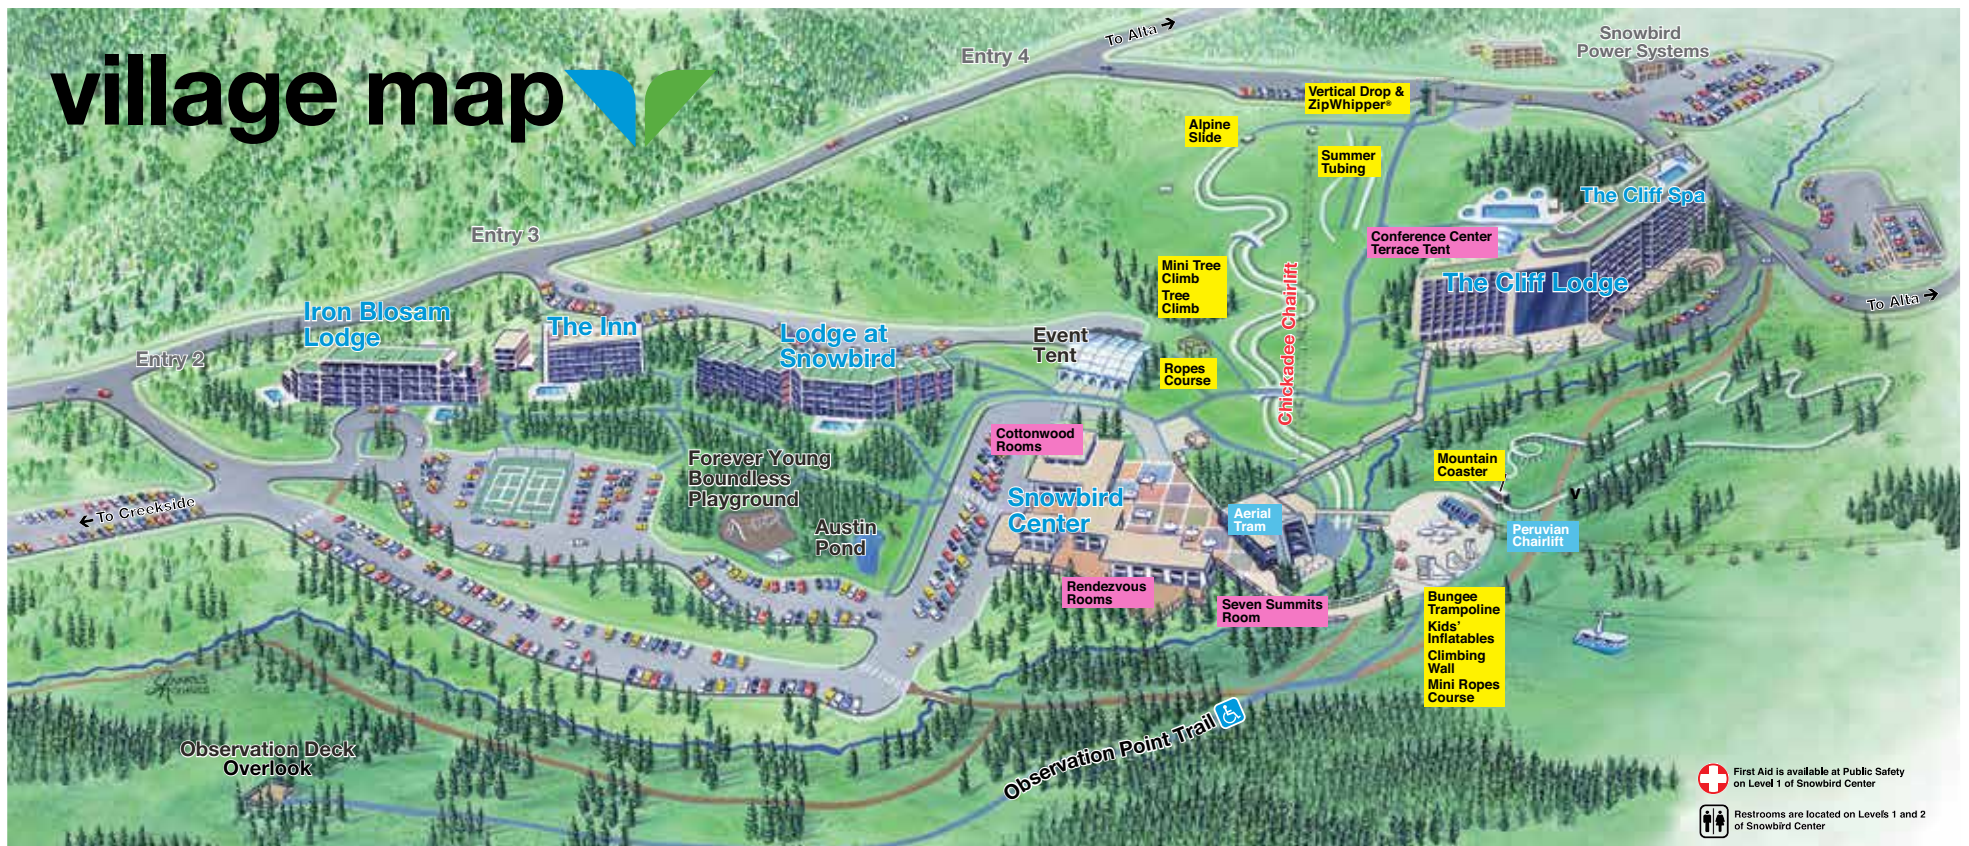

village map

Meetings & Banquets

The Cliff Lodge Meeting & Banquet Rooms
The Summit on Hidden Peak
Snowbird Center
The Lodge at Snowbird

Outdoor Meeting Venues

Conference Center Terrace Tent
Atrium Patio
Magpie Terrace
Golden Cliff Terrace
The Summit Terrace on Hidden Peak
Event Tent
Plaza Deck
Skiers' Bridge
Creekside

Shops

The Cliff Lodge
Cliff Sundries
The Cliff Spa Shop
Snowbird Center
Wings
Pipeline
Center Sundries
Christy Sports
Smiley's Mountain Photo
Snowbird Sports
General Gritts Grocery & Deli
Wine & Liquor Store
Creekside
Creekside Sports (winter)

Dining & Nightlife

The Summit on Hidden Peak
The Summit Restaurant
The Cliff Lodge
The Atrium
The Aerie Restaurant & Lounge*
SeventyOne Restaurant & Bar*
The Lodge at Snowbird
The Lodge Bistro & Lounge*
Snowbird Center
The Forklift
Baked & Brewed Café
General Gritts Deli
Tram Car Pizza
Steak Pit
The Tram Club*
On-Mountain
Mid-Gad Restaurant (winter)

Summer Activities

Aerial Tram
Peruvian Chairlift & Tunnel
Summer Tubing
Alpine Slide
Mountain Coaster
Vertical Drop
Ropes Course
Bungee Trampolines
Kids' Inflatables
Tree Climbs
Wasatch Mining Co.
Snowbird Mountain Guides
Oktoberfest
Forever Young Boundless Playground
ZipWhipper®

The Cliff Spa

The Cliff Lodge
Fitness Room & Classes
Roof Top Pool & Hot Tub
Salon

Services

The Cliff Lodge
Reverse ATM
Public Safety
Valet Parking
Snowbird Center
Reverse ATM
Post Office
Public Safety
Wasatch Adaptive Sports
Fire Station
Creekside
Reverse ATM
Wasatch Adaptive Sports (winter)

*Bars and lounges are for patrons 21+ years of age only.