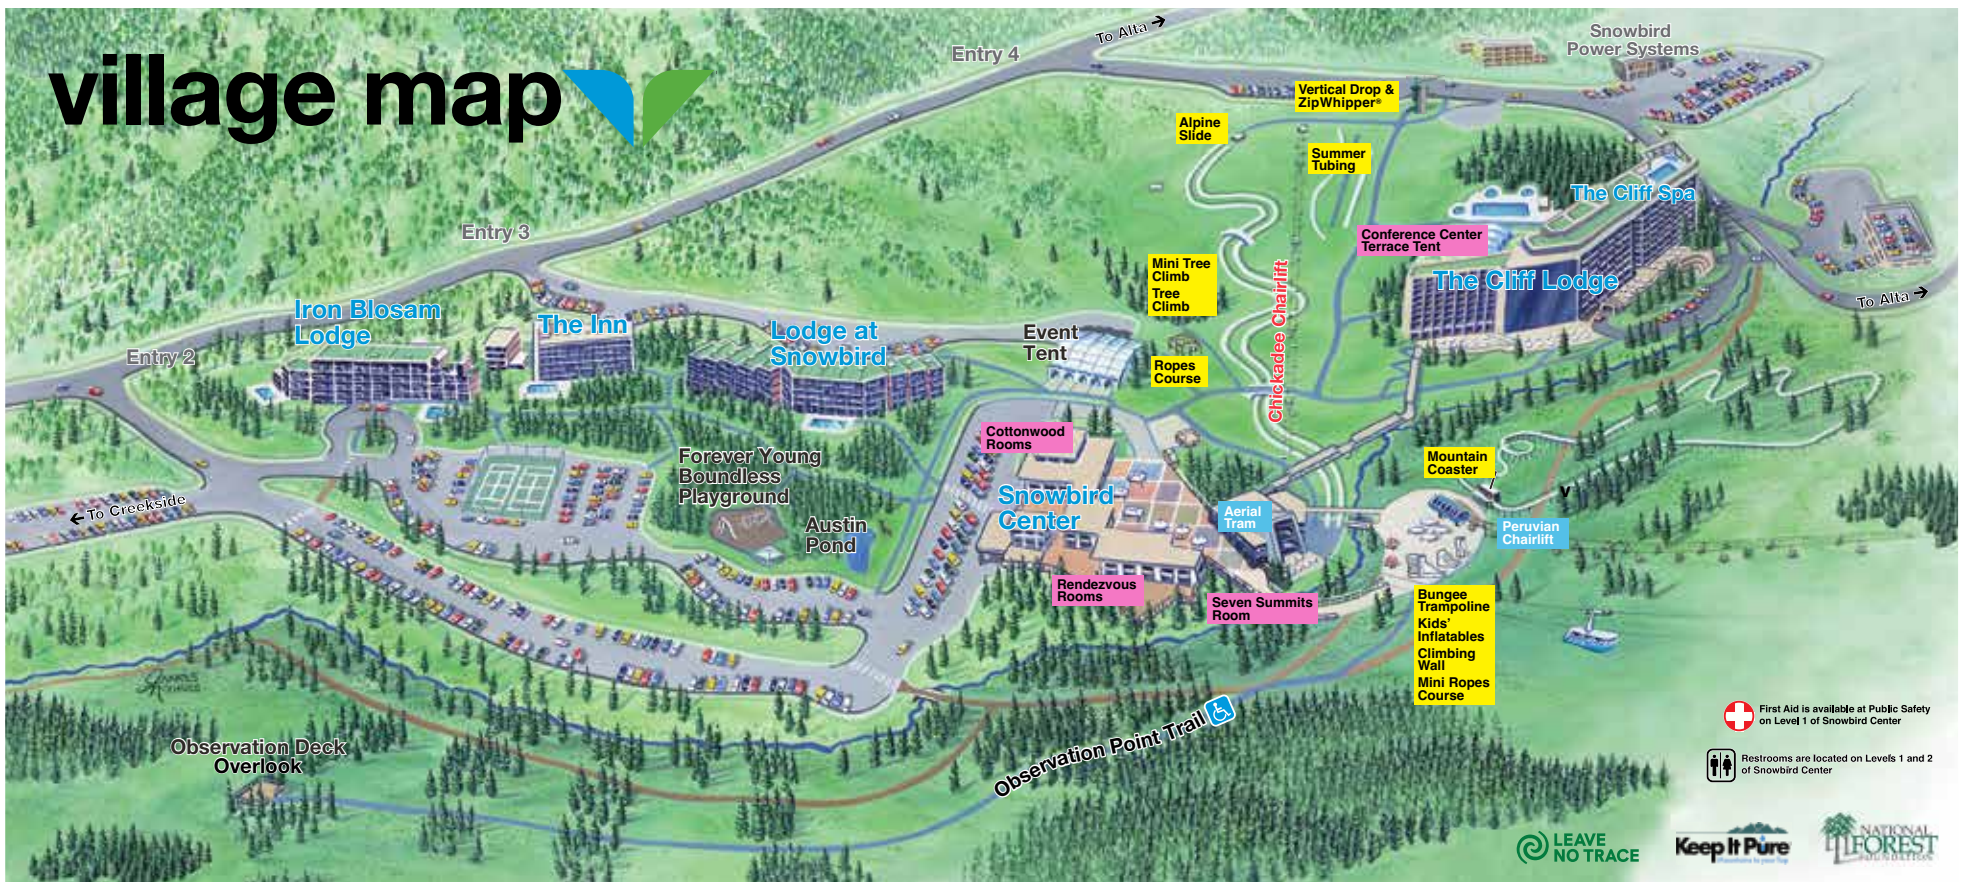

village map

Meetings & Banquets

The Cliff Lodge Meeting & Banquet Rooms
The Summit on Hidden Peak
Snowbird Center
The Lodge at Snowbird

Outdoor Meeting Venues

Conference Center Terrace Tent
Atrium Patio
Magpie Terrace
Golden Cliff Terrace
The Summit Terrace on Hidden Peak
Event Tent
Plaza Deck
Skiers' Bridge
Creekside

Shops

The Cliff Lodge
Cliff Sundries
The Cliff Spa Shop

Snowbird Center
Wings & Little Wings
Pipeline
Center Sundries
Christy Sports
Smiley's Mountain Photo
Snowbird Sports
Tram Sundries
General Gritts Grocery & Deli
Wine & Liquor Store

Creekside
Creekside Sports (winter)

Dining & Nightlife

The Summit on Hidden Peak
The Summit Restaurant

The Cliff Lodge
The Atrium
The Aerie Restaurant & Lounge*
SeventyOne Restaurant & Bar*

The Lodge at Snowbird
The Lodge Bistro & Lounge*

Snowbird Center
The Forklift
Baked & Brewed Café
General Gritts Deli
Tram Car Pizza
Steak Pit
The Tram Club*

On-Mountain
Mid-Gad Restaurant (winter)

Summer Activities

Aerial Tram
Peruvian Chairlift & Tunnel
Summer Tubing
Alpine Slide
Mountain Coaster
Vertical Drop
Ropes Course
Bungee Trampolines
Kids' Inflatables
Tree Climbs
Wasatch Mining Co.
Snowbird Mountain Guides
Oktoberfest
Forever Young Boundless Playground
ZipWhipper®

The Cliff Spa

The Cliff Lodge
Fitness Room & Classes
Roof Top Pool & Hot Tub
Salon

Services

The Cliff Lodge
Reverse ATM
Public Safety
Valet Parking

Snowbird Center
Reverse ATM
Post Office
Public Safety
Wasatch Adaptive Sports
Fire Station

Creekside
Reverse ATM
Wasatch Adaptive Sports (winter)

Restrooms are located on Levels 1 and 2 of Snowbird Center

*Bars and lounges are for patrons 21+ years of age only.