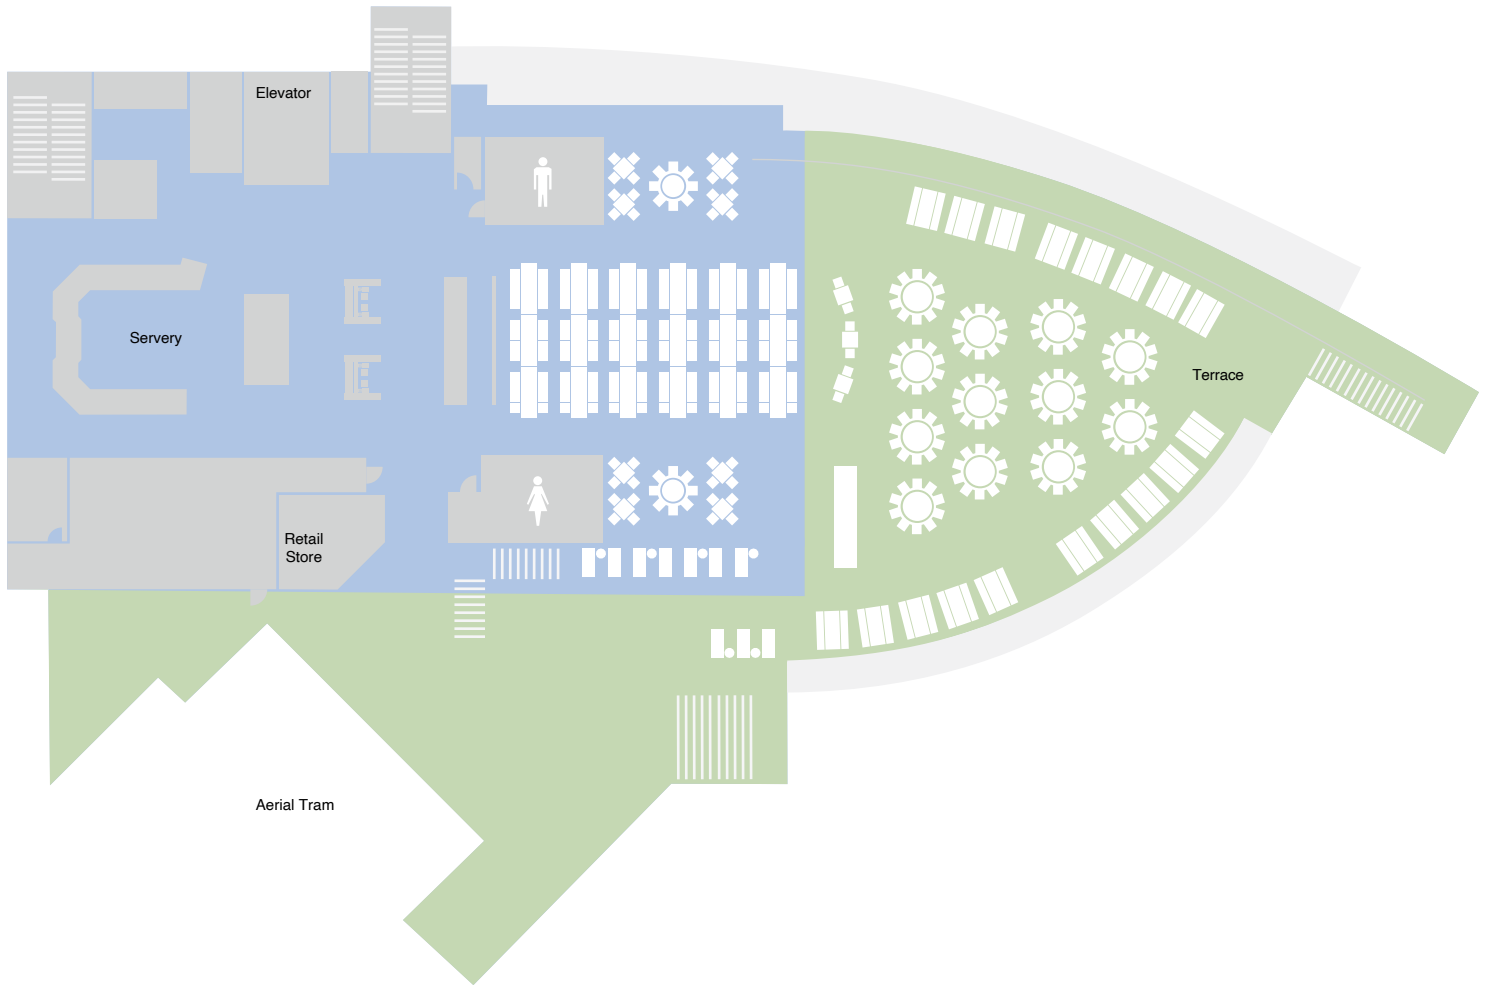

The Summit at Snowbird

The Summit Main Level

Room	Sq. Ft.	Width	Length	Reception	Theater	Banquet: Rounds	Banquet: Rectangles	Conference
Main Level	2,908	59'	58'6"	300	---	---	150	---
Terrace	4,246	68'	68'	300	250	200	---	---

The Summit Upper Level

Room	Sq. Ft.	Width	Length	Reception	Theater	Banquet: Rounds	Banquet: Rectangles	Conference	U-Shape	Crescent
Upper Level	2,861	35'	65'	300	250	180	200	30	32	84
Upper Deck East	505	46'	12'6"	50	30	30	---	---	---	---
Upper Deck West	1,915	20'	113'3"	200	100	100	---	---	---	---