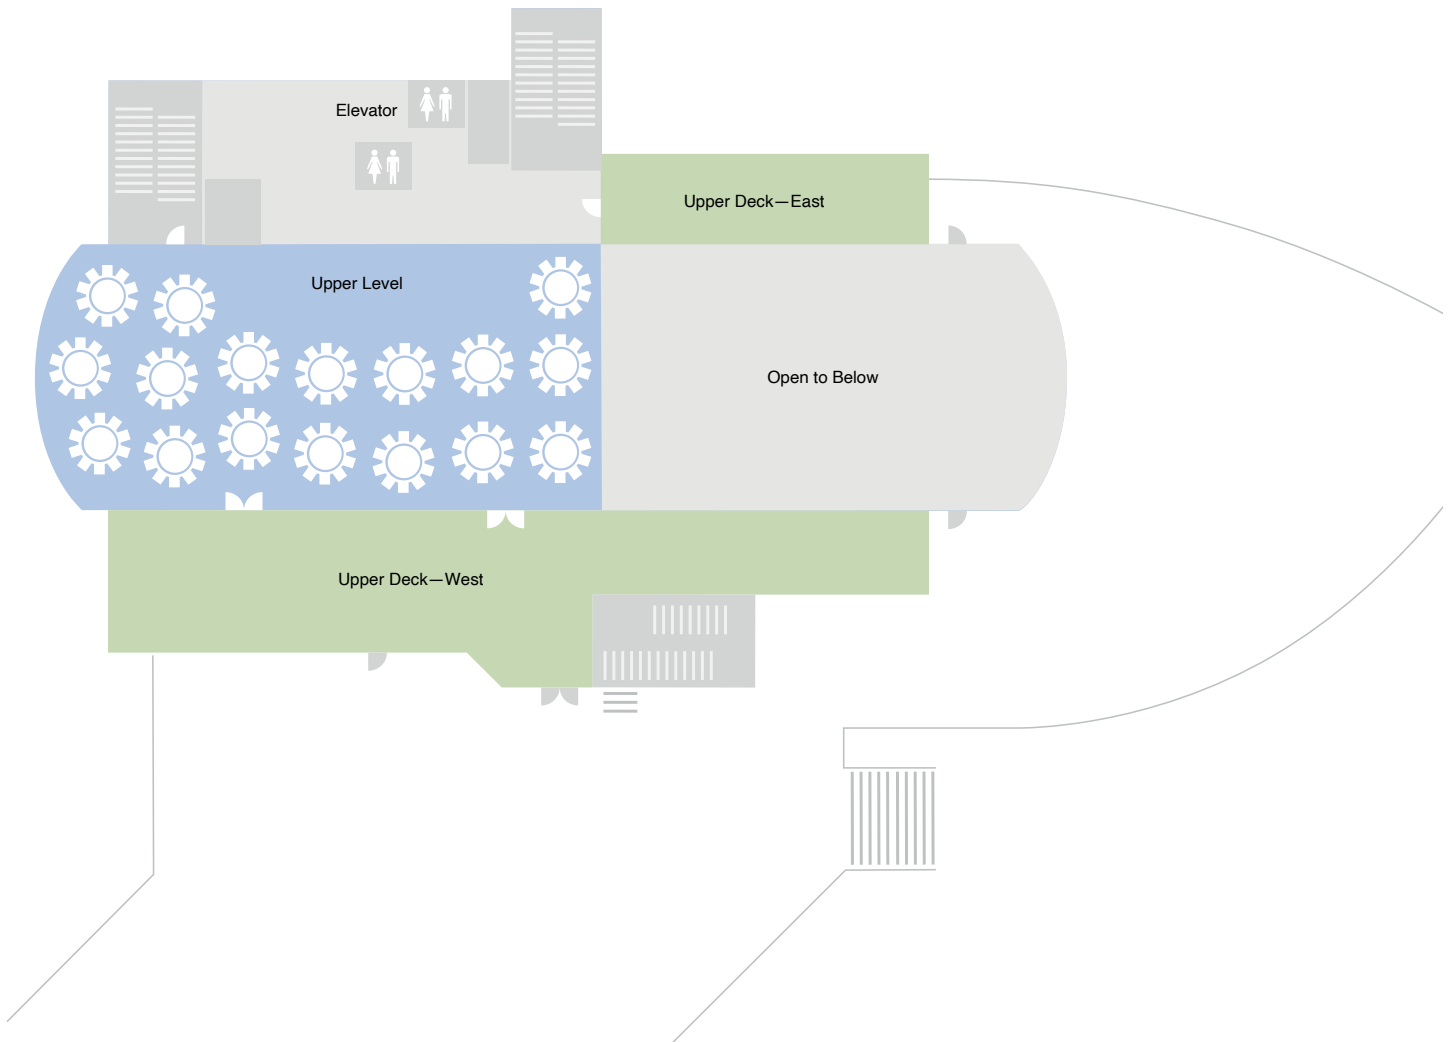

The Summit at Snowbird

The Summit Main Level

Room	Sq. Ft.	Width	Length	Reception	Theater	Banquet: Rounds	Banquet: Rectangles	Conference
Main Level	2,908	59'	58'6"	300	---	---	150	---
Terrace	4,246	68'	68'	300	250	200	---	---

The Summit Upper Level

Room	Sq. Ft.	Width	Length	Reception	Theater	Banquet: Rounds	Banquet: Rectangles	Conference	U-Shape	Crescent
Upper Level	2,861	35'	65'	300	250	180	200	30	32	84
Upper Deck East	505	46'	12'6"	50	30	30	---	---	---	---
Upper Deck West	1,915	20'	113'3"	200	100	100	---	---	---	---